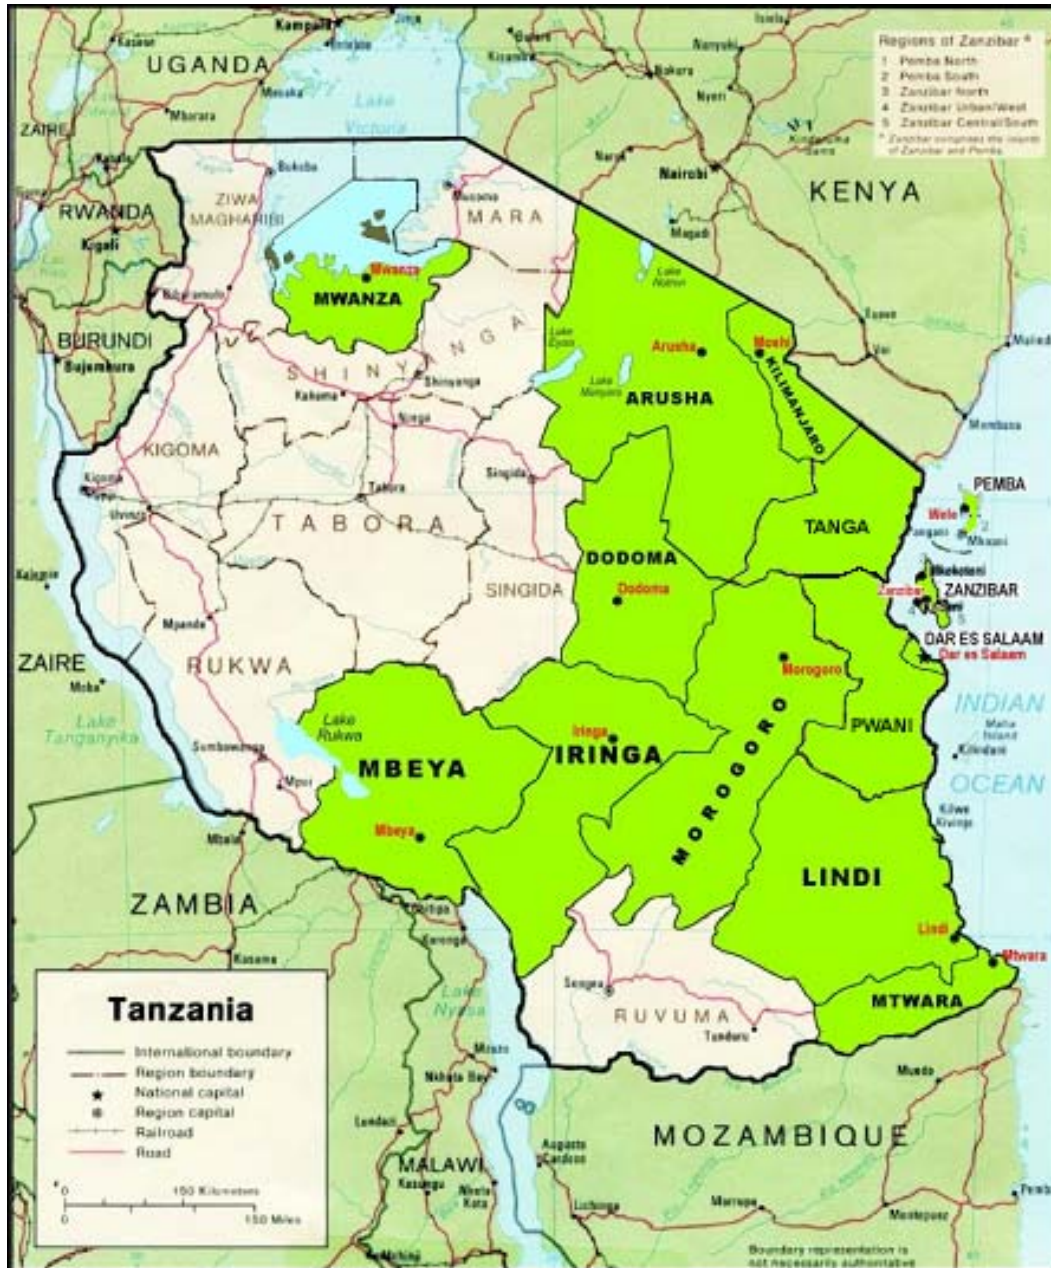

Map II.1

Apart from Dar es Salaam the ILD team visited 29 Mainland Districts in 12 Regions and 10 Districts in all 5 Regions of Zanzibar - Pemba.

- Mwanza (1)
- Arusha (4)
- Kilimanjaro (3)
- Dodoma (3)
- Morogoro (3)
- Pwani (2)
- Iringa (2)
- Mbeya (5)
- Lindi (1)
- Mtwara (1)
- Manyara (1)
- Tanga (3)